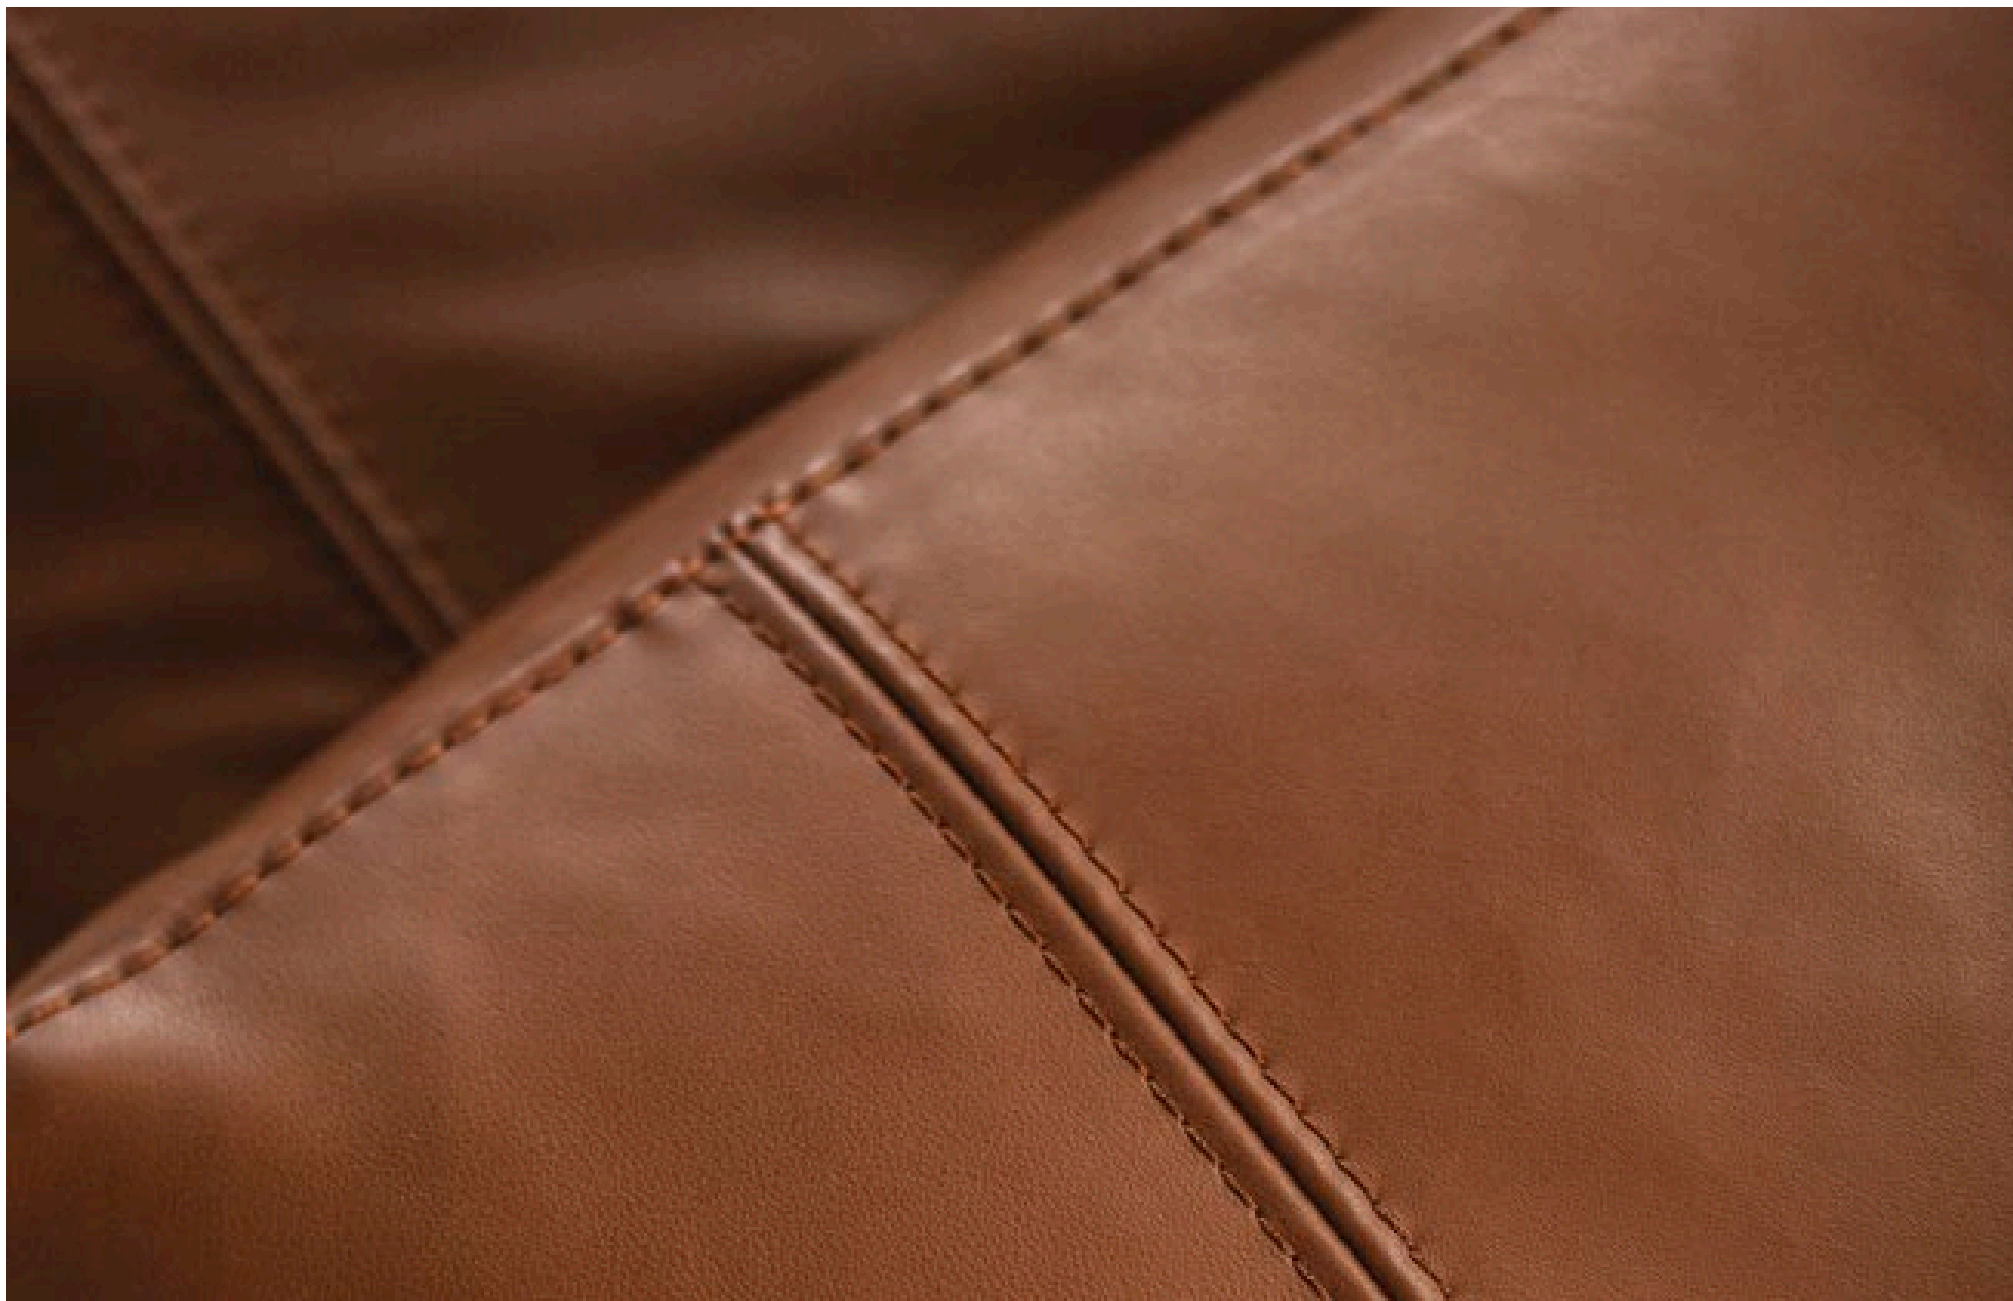

Cloud collection

PRODUCT SHEET

prostoria

Cloud collection

by **SANJA KNEZOVIĆ**

Cloud comes from a family of modular sofas, offering a large number of compositions, each adapted to a given space. Its morphology is defined by simple basic lines of a slightly lower armchair and an elevated armrest. The support made of cold foam reinforces its entire volume, while the feather-filled top provides extra softness and a sensation of relaxing 'on the clouds'. In combination with natural fabrics, the experience of relaxation and pleasure reached the maximum point.

SPECIFICATIONS AND TECHNICAL DRAWING

| | |
|-----------------|-------------------------------------|
| STRUCTURE | solid wood, plywood |
| SUSPENSION | GOODSIDE® slats |
| SEAT & BACKREST | HR foam, polyester wadding, feather |
| LEGS | PVC |
| UPHOLSTERY | fabric / leather (removable) |

1SEATER EXTENDED 153 (L/R)
dimensions 153 x 112 x 70 cm

1SEATER EXTENDED 183 (L/R)
dimensions 183 x 112 x 70 cm

[sofa information website](#)

[armchair information website](#)

[pouf information website](#)

CORNER
dimensions 106 × 106 × 70 cm

CORNER ASSYMETRICAL (L/R)
dimensions 137 × 112 × 70 cm

ARMCHAIR
dimensions 117 × 102 × 70 cm

ISLAND
dimensions 103 × 112 × 40 cm

POUF
dimensions 103 × 83 × 40 cm

POUF 112
dimensions 112 × 112 × 40 cm