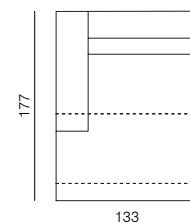

1SEATER EXTENDED 153 (L/R)
dimensions 153 x 112 x 70 cm

1SEATER EXTENDED 183 (L/R)
dimensions 183 x 112 x 70 cm

[sofa information website](#)

[armchair information website](#)

[pouf information website](#)

1SEATER
dimensions 103 x 112 x 70 cm

CHAISE LONGUE (L/R)
dimensions 133 x 177 x 70 cm

1SEATER WITH ARMRESTS (L/R)
dimensions 133 x 112 x 70 cm

CHAISE LONGUE 207 (L/R)
dimensions 133 x 207 x 70 cm

SPECIFICATIONS AND TECHNICAL DRAWING

CORNER
dimensions 106 × 106 × 70 cm

CORNER ASSYMETRICAL (L/R)
dimensions 137 × 112 × 70 cm

ARMCHAIR
dimensions 117 × 102 × 70 cm

ISLAND
dimensions 103 × 112 × 40 cm

POUF
dimensions 103 × 83 × 40 cm

POUF 112
dimensions 112 × 112 × 40 cm