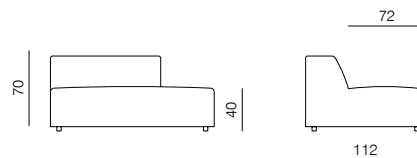

1SEATER EXTENDED 153 (L/R)
dimensions 153 x 112 x 70 cm

1SEATER EXTENDED 183 (L/R)
dimensions 183 x 112 x 70 cm

[sofa information website](#)

[armchair information website](#)

[pouf information website](#)

1SEATER
dimensions 103 x 112 x 70 cm

CHAISE LONGUE (L/R)
dimensions 133 x 177 x 70 cm

1SEATER WITH ARMRESTS (L/R)
dimensions 133 x 112 x 70 cm

CHAISE LONGUE 207 (L/R)
dimensions 133 x 207 x 70 cm

SPECIFICATIONS AND TECHNICAL DRAWING

CORNER
dimensions 106 × 106 × 70 cm

CORNER ASSYMETRICAL (L/R)
dimensions 137 × 112 × 70 cm

ARMCHAIR
dimensions 117 × 102 × 70 cm

ISLAND
dimensions 103 × 112 × 40 cm

POUF
dimensions 103 × 83 × 40 cm

POUF 112
dimensions 112 × 112 × 40 cm