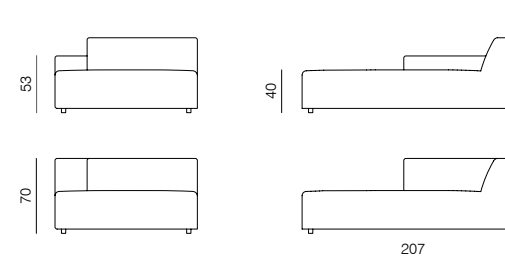

1SEATER EXTENDED 153 (L/R)
dimensions 153 x 112 x 70 cm

1SEATER EXTENDED 183 (L/R)
dimensions 183 x 112 x 70 cm

[sofa information website](#)

[armchair information website](#)

[pouf information website](#)

1SEATER
dimensions 103 x 112 x 70 cm

CHAISE LONGUE (L/R)
dimensions 133 x 177 x 70 cm

1SEATER WITH ARMRESTS (L/R)
dimensions 133 x 112 x 70 cm

CHAISE LONGUE 207 (L/R)
dimensions 133 x 207 x 70 cm

SPECIFICATIONS AND TECHNICAL DRAWING

CORNER
dimensions 106 × 106 × 70 cm

CORNER ASSYMETRICAL (L/R)
dimensions 137 × 112 × 70 cm

ARMCHAIR
dimensions 117 × 102 × 70 cm

ISLAND
dimensions 103 × 112 × 40 cm

POUF
dimensions 103 × 83 × 40 cm

POUF 112
dimensions 112 × 112 × 40 cm