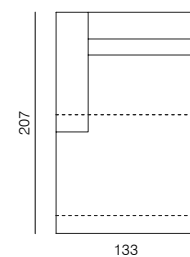

1SEATER EXTENDED 153 (L/R)
dimensions 153 x 112 x 70 cm

1SEATER EXTENDED 183 (L/R)
dimensions 183 x 112 x 70 cm

[sofa information website](#)

[armchair information website](#)

[pouf information website](#)

1SEATER
dimensions 103 x 112 x 70 cm

CHAISE LONGUE (L/R)
dimensions 133 x 177 x 70 cm

1SEATER WITH ARMRESTS (L/R)
dimensions 133 x 112 x 70 cm

CHAISE LONGUE 207 (L/R)
dimensions 133 x 207 x 70 cm

SPECIFICATIONS AND TECHNICAL DRAWING

CORNER
dimensions 106 × 106 × 70 cm

CORNER ASSYMETRICAL (L/R)
dimensions 137 × 112 × 70 cm

ARMCHAIR
dimensions 117 × 102 × 70 cm

ISLAND
dimensions 103 × 112 × 40 cm

POUF
dimensions 103 × 83 × 40 cm

POUF 112
dimensions 112 × 112 × 40 cm