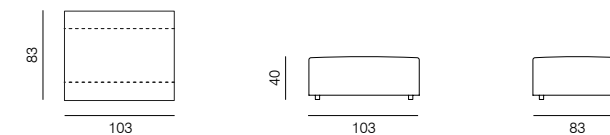

1SEATER
dimensions 103 x 112 x 70 cm

CHAISE LONGUE (L/R)
dimensions 133 x 177 x 70 cm

1SEATER WITH ARMRESTS (L/R)
dimensions 133 x 112 x 70 cm

CHAISE LONGUE 207 (L/R)
dimensions 133 x 207 x 70 cm

SPECIFICATIONS AND TECHNICAL DRAWING

CORNER
dimensions 106 × 106 × 70 cm

CORNER ASSYMETRICAL (L/R)
dimensions 137 × 112 × 70 cm

ARMCHAIR
dimensions 117 × 102 × 70 cm

ISLAND
dimensions 103 × 112 × 40 cm

POUF
dimensions 103 × 83 × 40 cm

POUF 112
dimensions 112 × 112 × 40 cm