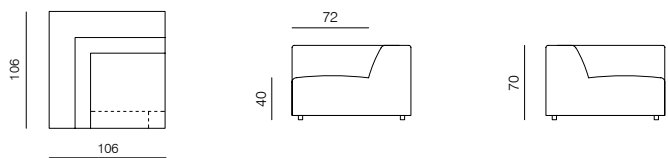

1SEATER EXTENDED 153 (L/R)
dimensions 153 x 112 x 70 cm

1SEATER EXTENDED 183 (L/R)
dimensions 183 x 112 x 70 cm

[sofa information website](#)

[armchair information website](#)

[pouf information website](#)

1SEATER
dimensions 103 x 112 x 70 cm

CHAISE LONGUE (L/R)
dimensions 133 x 177 x 70 cm

1SEATER WITH ARMRESTS (L/R)
dimensions 133 x 112 x 70 cm

CHAISE LONGUE 207 (L/R)
dimensions 133 x 207 x 70 cm

SPECIFICATIONS AND TECHNICAL DRAWING

CORNER
dimensions 106 × 106 × 70 cm

CORNER ASSYMETRICAL (L/R)
dimensions 137 × 112 × 70 cm

ARMCHAIR
dimensions 117 × 102 × 70 cm

ISLAND
dimensions 103 × 112 × 40 cm

POUF
dimensions 103 × 83 × 40 cm

POUF 112
dimensions 112 × 112 × 40 cm