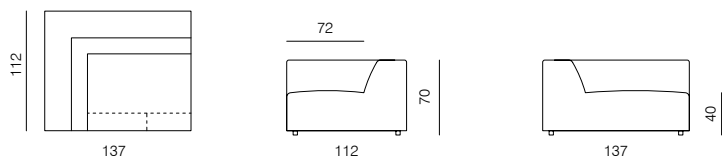

1SEATER EXTENDED 153 (L/R)
dimensions 153 x 112 x 70 cm

1SEATER EXTENDED 183 (L/R)
dimensions 183 x 112 x 70 cm

[sofa information website](#)

[armchair information website](#)

[pouf information website](#)

1SEATER
dimensions 103 x 112 x 70 cm

CHAISE LONGUE (L/R)
dimensions 133 x 177 x 70 cm

1SEATER WITH ARMRESTS (L/R)
dimensions 133 x 112 x 70 cm

CHAISE LONGUE 207 (L/R)
dimensions 133 x 207 x 70 cm

SPECIFICATIONS AND TECHNICAL DRAWING

CORNER
dimensions 106 × 106 × 70 cm

CORNER ASSYMETRICAL (L/R)
dimensions 137 × 112 × 70 cm

ARMCHAIR
dimensions 117 × 102 × 70 cm

ISLAND
dimensions 103 × 112 × 40 cm

POUF
dimensions 103 × 83 × 40 cm

POUF 112
dimensions 112 × 112 × 40 cm