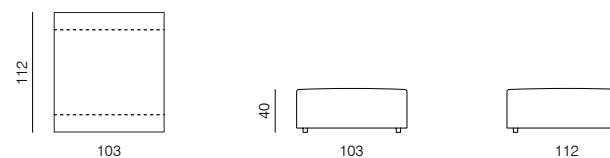

1SEATER
dimensions 103 x 112 x 70 cm

CHAISE LONGUE (L/R)
dimensions 133 x 177 x 70 cm

1SEATER WITH ARMRESTS (L/R)
dimensions 133 x 112 x 70 cm

CHAISE LONGUE 207 (L/R)
dimensions 133 x 207 x 70 cm

SPECIFICATIONS AND TECHNICAL DRAWING

CORNER
dimensions 106 × 106 × 70 cm

CORNER ASSYMETRICAL (L/R)
dimensions 137 × 112 × 70 cm

ARMCHAIR
dimensions 117 × 102 × 70 cm

ISLAND
dimensions 103 × 112 × 40 cm

POUF
dimensions 103 × 83 × 40 cm

POUF 112
dimensions 112 × 112 × 40 cm