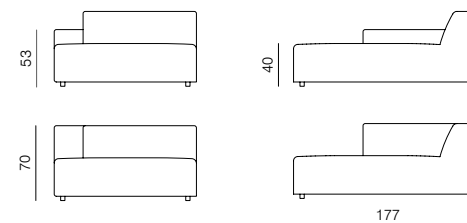

1SEATER EXTENDED 153 (L/R)
dimensions 153 x 112 x 70 cm

1SEATER EXTENDED 183 (L/R)
dimensions 183 x 112 x 70 cm

[sofa information website](#)

[armchair information website](#)

[pouf information website](#)

1SEATER
dimensions 103 x 112 x 70 cm

CHAISE LONGUE (L/R)
dimensions 133 x 177 x 70 cm

1SEATER WITH ARMRESTS (L/R)
dimensions 133 x 112 x 70 cm

CHAISE LONGUE 207 (L/R)
dimensions 133 x 207 x 70 cm

SPECIFICATIONS AND TECHNICAL DRAWING

CORNER
dimensions 106 × 106 × 70 cm

CORNER ASSYMETRICAL (L/R)
dimensions 137 × 112 × 70 cm

ARMCHAIR
dimensions 117 × 102 × 70 cm

ISLAND
dimensions 103 × 112 × 40 cm

POUF
dimensions 103 × 83 × 40 cm

POUF 112
dimensions 112 × 112 × 40 cm