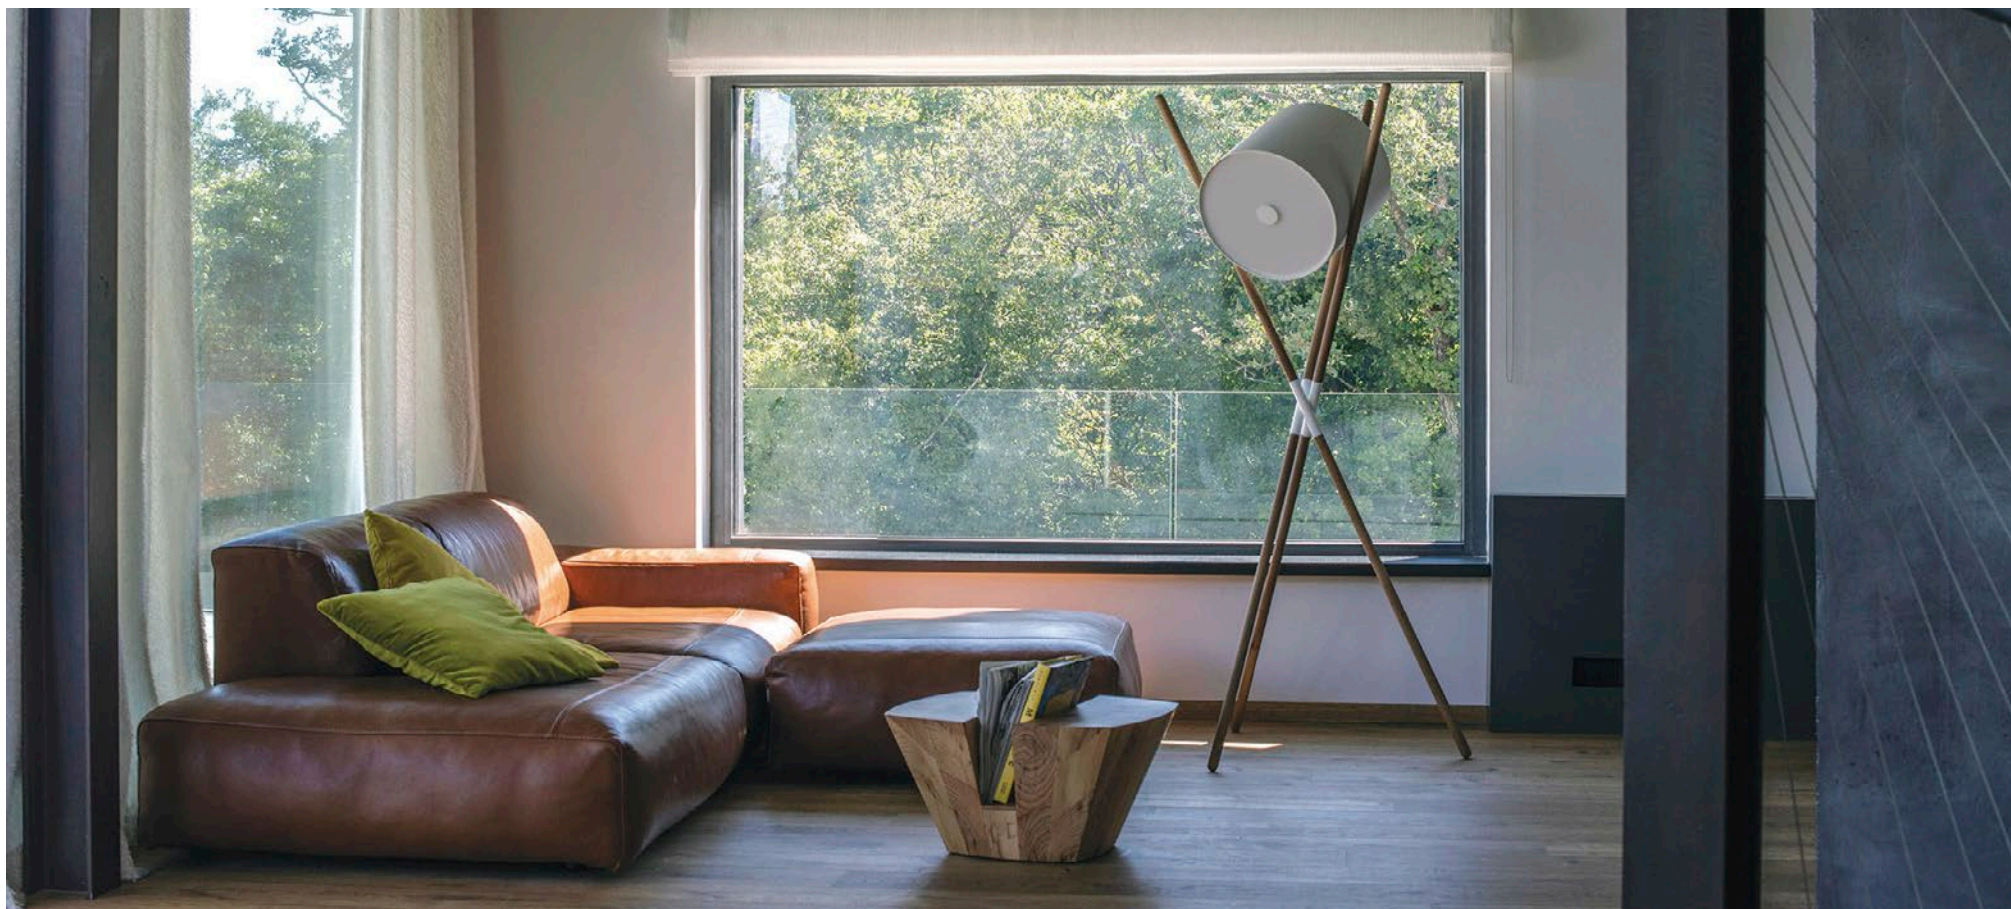

Cloud collection

PRODUCT SHEET

prostoria

Cloud collection

by **SANJA KNEZOVIĆ**

Cloud comes from a family of modular sofas, offering a large number of compositions, each adapted to a given space. Its morphology is defined by simple basic lines of a slightly lower armchair and an elevated armrest. The support made of cold foam reinforces its entire volume, while the feather-filled top provides extra softness and a sensation of relaxing 'on the clouds'. In combination with natural fabrics, the experience of relaxation and pleasure reached the maximum point.

1SEATER EXTENDED 153 (L/R)
dimensions 153 x 112 x 70 cm

1SEATER EXTENDED 183 (L/R)
dimensions 183 x 112 x 70 cm

[sofa information website](#)

[armchair information website](#)

[pouf information website](#)

CORNER
dimensions 106 × 106 × 70 cm

CORNER ASSYMETRICAL (L/R)
dimensions 137 × 112 × 70 cm

ARMCHAIR
dimensions 117 × 102 × 70 cm

ISLAND
dimensions 103 × 112 × 40 cm

POUF
dimensions 103 × 83 × 40 cm

POUF 112
dimensions 112 × 112 × 40 cm