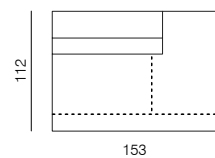

1SEATER EXTENDED 153 (L/R)
dimensions 153 x 112 x 70 cm

1SEATER EXTENDED 183 (L/R)
dimensions 183 x 112 x 70 cm

[sofa information website](#)

[armchair information website](#)

[pouf information website](#)

1SEATER
dimensions 103 x 112 x 70 cm

CHAISE LONGUE (L/R)
dimensions 133 x 177 x 70 cm

1SEATER WITH ARMRESTS (L/R)
dimensions 133 x 112 x 70 cm

CHAISE LONGUE 207 (L/R)
dimensions 133 x 207 x 70 cm

SPECIFICATIONS AND TECHNICAL DRAWING

CORNER
dimensions 106 × 106 × 70 cm

CORNER ASSYMETRICAL (L/R)
dimensions 137 × 112 × 70 cm

ARMCHAIR
dimensions 117 × 102 × 70 cm

ISLAND
dimensions 103 × 112 × 40 cm

POUF
dimensions 103 × 83 × 40 cm

POUF 112
dimensions 112 × 112 × 40 cm