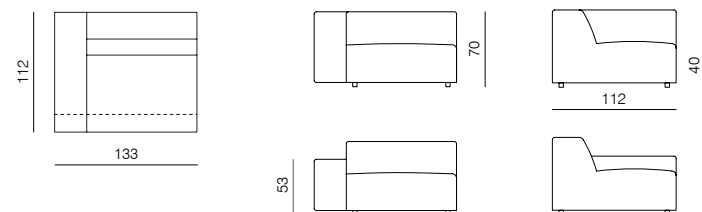

1SEATER EXTENDED 153 (L/R)
dimensions 153 x 112 x 70 cm

1SEATER EXTENDED 183 (L/R)
dimensions 183 x 112 x 70 cm

[sofa information website](#)

[armchair information website](#)

[pouf information website](#)

1SEATER
dimensions 103 x 112 x 70 cm

CHAISE LONGUE (L/R)
dimensions 133 x 177 x 70 cm

1SEATER WITH ARMRESTS (L/R)
dimensions 133 x 112 x 70 cm

CHAISE LONGUE 207 (L/R)
dimensions 133 x 207 x 70 cm

SPECIFICATIONS AND TECHNICAL DRAWING

CORNER
dimensions 106 × 106 × 70 cm

CORNER ASSYMETRICAL (L/R)
dimensions 137 × 112 × 70 cm

ARMCHAIR
dimensions 117 × 102 × 70 cm

ISLAND
dimensions 103 × 112 × 40 cm

POUF
dimensions 103 × 83 × 40 cm

POUF 112
dimensions 112 × 112 × 40 cm