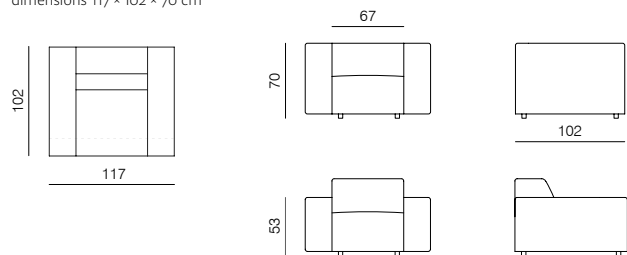

1SEATER EXTENDED 153 (L/R)
dimensions 153 x 112 x 70 cm

1SEATER EXTENDED 183 (L/R)
dimensions 183 x 112 x 70 cm

[sofa information website](#)

[armchair information website](#)

[pouf information website](#)

1SEATER
dimensions 103 x 112 x 70 cm

CHAISE LONGUE (L/R)
dimensions 133 x 177 x 70 cm

1SEATER WITH ARMRESTS (L/R)
dimensions 133 x 112 x 70 cm

CHAISE LONGUE 207 (L/R)
dimensions 133 x 207 x 70 cm

SPECIFICATIONS AND TECHNICAL DRAWING

CORNER
dimensions 106 × 106 × 70 cm

CORNER ASSYMETRICAL (L/R)
dimensions 137 × 112 × 70 cm

ARMCHAIR
dimensions 117 × 102 × 70 cm

ISLAND
dimensions 103 × 112 × 40 cm

POUF
dimensions 103 × 83 × 40 cm

POUF 112
dimensions 112 × 112 × 40 cm