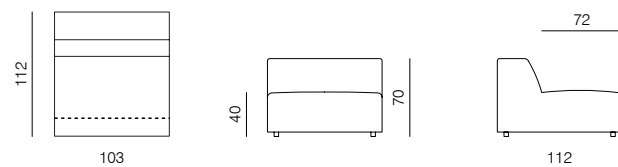

1SEATER EXTENDED 153 (L/R)
dimensions 153 x 112 x 70 cm

1SEATER EXTENDED 183 (L/R)
dimensions 183 x 112 x 70 cm

[sofa information website](#)

[armchair information website](#)

[pouf information website](#)

1SEATER
dimensions 103 x 112 x 70 cm

CHAISE LONGUE (L/R)
dimensions 133 x 177 x 70 cm

1SEATER WITH ARMRESTS (L/R)
dimensions 133 x 112 x 70 cm

CHAISE LONGUE 207 (L/R)
dimensions 133 x 207 x 70 cm

SPECIFICATIONS AND TECHNICAL DRAWING

CORNER
dimensions 106 × 106 × 70 cm

CORNER ASSYMETRICAL (L/R)
dimensions 137 × 112 × 70 cm

ARMCHAIR
dimensions 117 × 102 × 70 cm

ISLAND
dimensions 103 × 112 × 40 cm

POUF
dimensions 103 × 83 × 40 cm

POUF 112
dimensions 112 × 112 × 40 cm