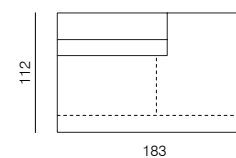

1SEATER EXTENDED 153 (L/R)
dimensions 153 x 112 x 70 cm

1SEATER EXTENDED 183 (L/R)
dimensions 183 x 112 x 70 cm

[sofa information website](#)

[armchair information website](#)

[pouf information website](#)

1SEATER
dimensions 103 x 112 x 70 cm

CHAISE LONGUE (L/R)
dimensions 133 x 177 x 70 cm

1SEATER WITH ARMRESTS (L/R)
dimensions 133 x 112 x 70 cm

CHAISE LONGUE 207 (L/R)
dimensions 133 x 207 x 70 cm

SPECIFICATIONS AND TECHNICAL DRAWING

CORNER
dimensions 106 × 106 × 70 cm

CORNER ASSYMETRICAL (L/R)
dimensions 137 × 112 × 70 cm

ARMCHAIR
dimensions 117 × 102 × 70 cm

ISLAND
dimensions 103 × 112 × 40 cm

POUF
dimensions 103 × 83 × 40 cm

POUF 112
dimensions 112 × 112 × 40 cm